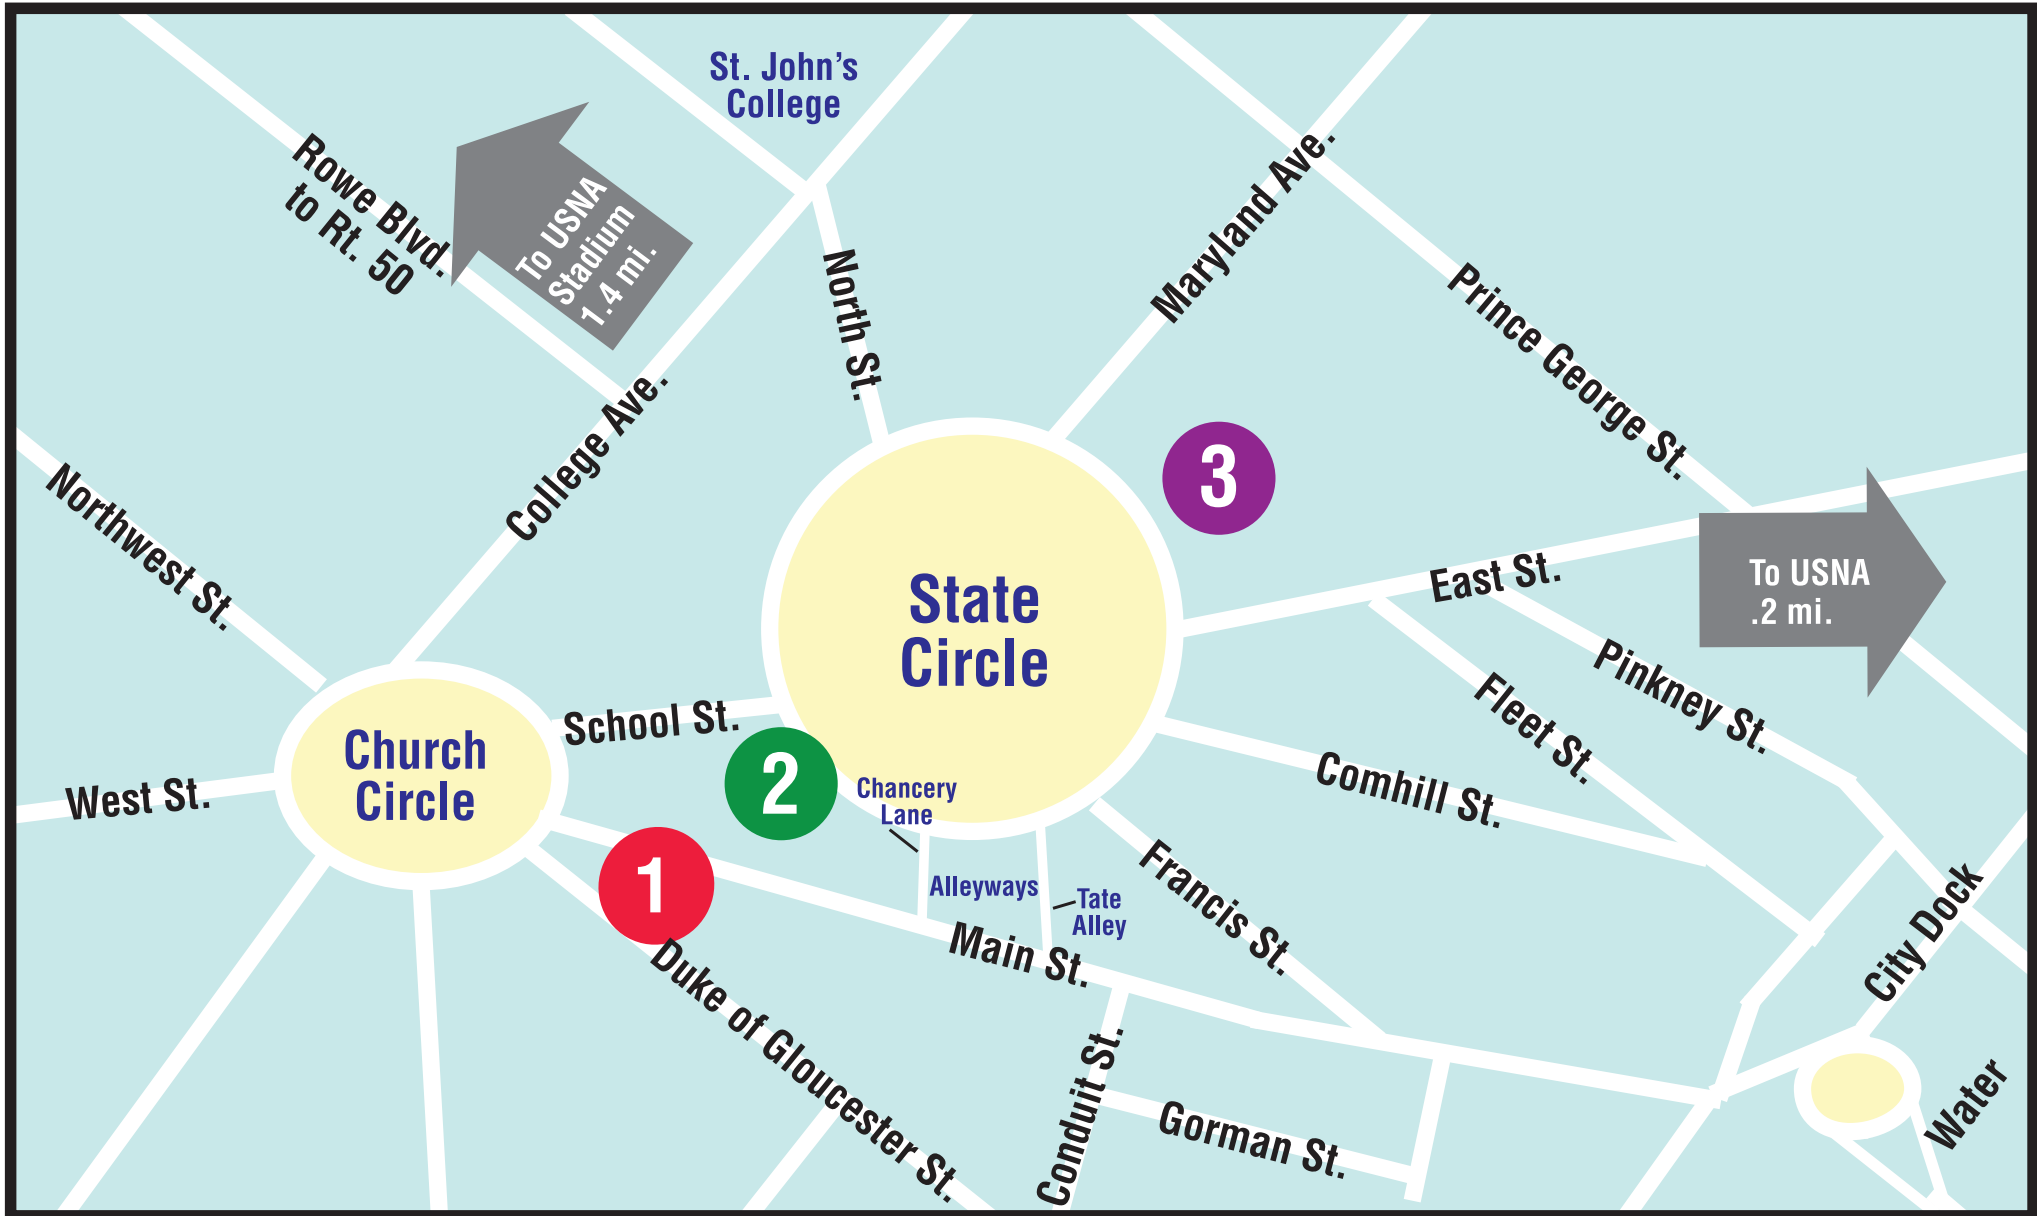

# Historic Inns of Annapolis Area Map

- 1** **Maryland Inn**  
home of  
Treaty of Paris Restaurant, Drummer's Lot Pub,  
& Starbucks
- 2** **Robert Johnson House**
- 3** **Governor Calvert House**  
Valet and Front Desk

Anne Arundel Medical Center - 3.1 mi  
Anne Arundel Community College - 7.3 mi  
Baltimore Washington International Airport - 25.6 mi